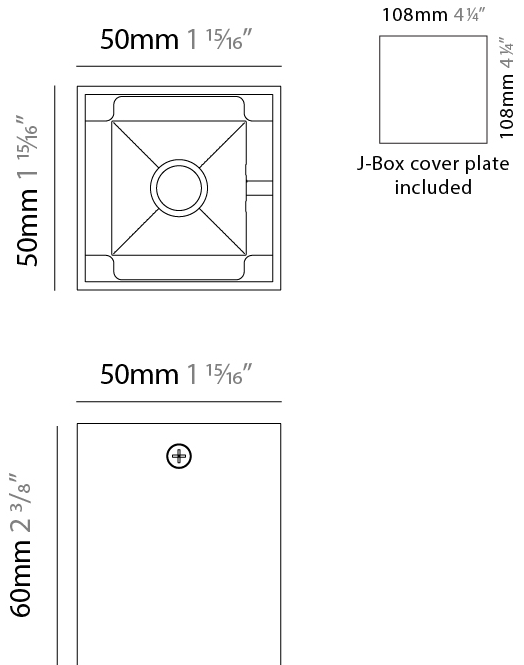

DAU SINGLE SURFACE

D92130R9-

base number Finish Options

1. To build a product code in our configurator select the specify button on the base model # product page
2. To build a manual product code on this datasheet choose from the options listed below in blue font and add the suffix to the base model #

GENERAL

Series: Dau
Subseries: Dau Single
Brand: Milan
Division: Design
Mounting Type: Surface
Mounting Location: Ceiling
Subcategory: Downlight

PHYSICAL

Shape: Cube
Length (mm): 50
Length (in): 2
Width (mm): 50
Width (in): 2
Height (mm): 60
Height (in): 2 ³/₈
Light Distribution: Direct
Fixture Finish: [BAL / MWL / BSL](#)
Fixture Material: Extruded Aluminum

ELECTRICAL

Lamp Type: LED
Input Wattage (W): 5
Dimming: Electronic Low Voltage Dimming
Input Voltage (V): 120Vac Direct Line

LED

Number of LEDs: 1
Color Temperature (°K): 3000
Max. Delivered Lumen (lm): 500
CRI: >90 CRI
Lamp Life (hrs): 50000

OPTICAL

RATINGS AND CERTIFICATIONS

Certified By: Certified for North American Standards
IP rating: IP20

PROJECT	
TYPE	
SPECIFIER	
QUANTITY	
DATE