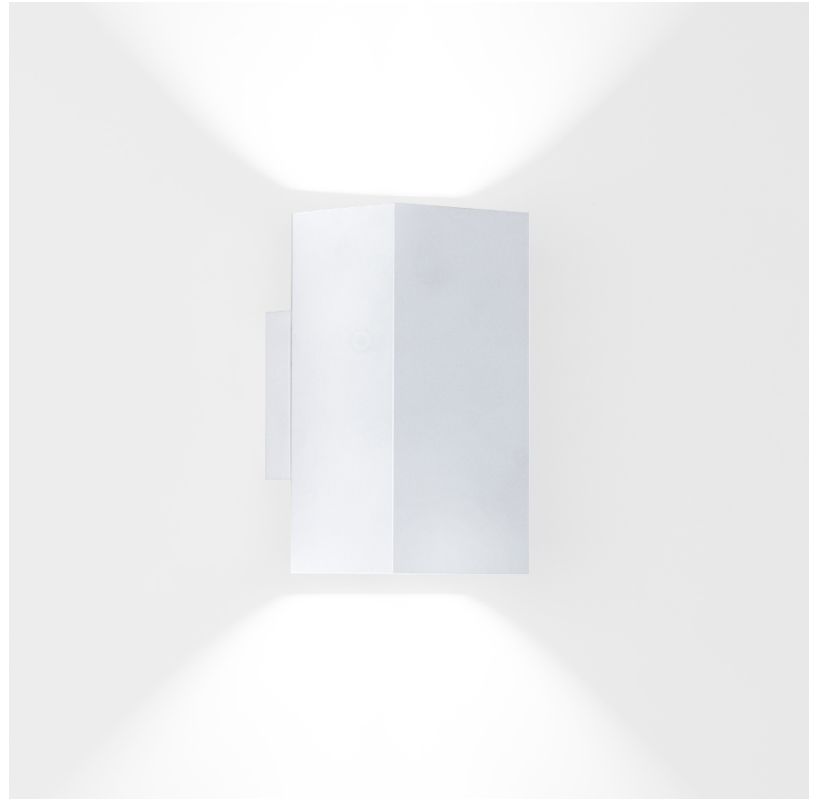

DAU SINGLE SURFACE

D93152R9-

base number Finish
Options

PROJECT
TYPE
SPECIFIER
QUANTITY
DATE

1. To build a product code in our configurator select the specify button on the base model # product page
2. To build a manual product code on this datasheet choose from the options listed below in blue font and add the suffix to the base model #

GENERAL

Series: Dau
Subseries: Dau Single
Brand: Milan
Division: Design
Mounting Type: Surface
Mounting Location: Wall
Subcategory: Up/Down Light

PHYSICAL

Shape: Rectangle
Length (mm): 80
Length (in): 3 1/8
Height (mm): 170
Height (in): 6 11/16
Extension (mm): 101
Extension (in): 4
Light Distribution: Direct / Indirect
Fixture Finish: BAL / MWL / BSL
Fixture Material: Extruded Aluminum

ELECTRICAL

Lamp Type: LED
Input Wattage (W): 14
Dimming: Electronic Low Voltage Dimming
Input Voltage (V): 120Vac Direct Line

LED

Number of LEDs: 2
Color Temperature (°K): 3000
Max. Delivered Lumen (lm): 1330
CRI: >90 CRI
Lamp Life (hrs): 50000

OPTICAL

RATINGS AND CERTIFICATIONS

Certified By: Certified for North American Standards
IP rating: IP44