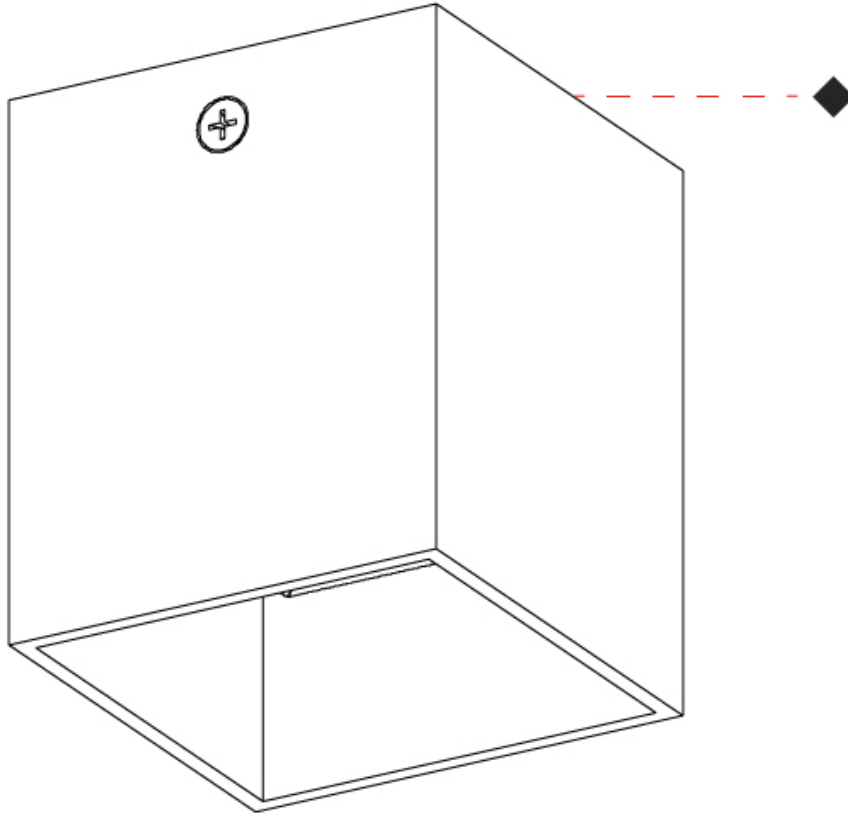

DAU SINGLE SURFACE

D92130R9-

PROJECT

TYPE

SPECIFIER

QUANTITY

DATE

D