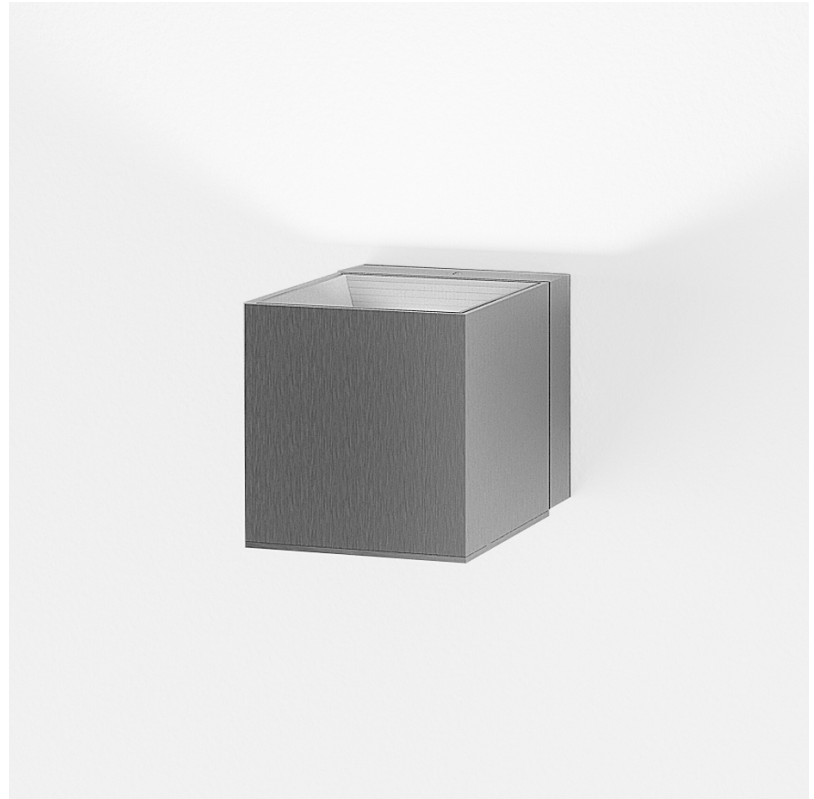

DAU SINGLE SURFACE

D93239-

base number   Finish
Options

1. To build a product code in our configurator select the specify button on the base model # product page
2. To build a manual product code on this datasheet choose from the options listed below in blue font and add the suffix to the base model #

GENERAL

Series: Dau
Subseries: Dau Single
Brand: Milan
Division: Design
Mounting Type: Surface
Mounting Location: Wall
Subcategory: Downlight

PHYSICAL

Shape: Cube
Length (mm): 80
Length (in): 3 1/8
Height (mm): 80
Depth (mm): 101
Height (in): 3 1/8
Depth (in): 4
Extension (mm): 101
Extension (in): 4
Light Distribution: Direct
Fixture Finish: [BAL](#) / [MWL](#) / [BSL](#)
Fixture Material: Extruded Aluminum

ELECTRICAL

Lamp Type: LED
Input Wattage (W): 7
Dimming: Electronic Low Voltage Dimming
Input Voltage (V): 120Vac Direct Line

LED

Number of LEDs: 1
Color Temperature (°K): 3000
Max. Delivered Lumen (lm): 665
CRI: >90 CRI
Lamp Life (hrs): 50000

OPTICAL

RATINGS AND CERTIFICATIONS

Certified By: Certified for North American Standards
IP rating: IP20

PROJECT	_____
TYPE	_____
SPECIFIER	_____
QUANTITY	_____
DATE	_____