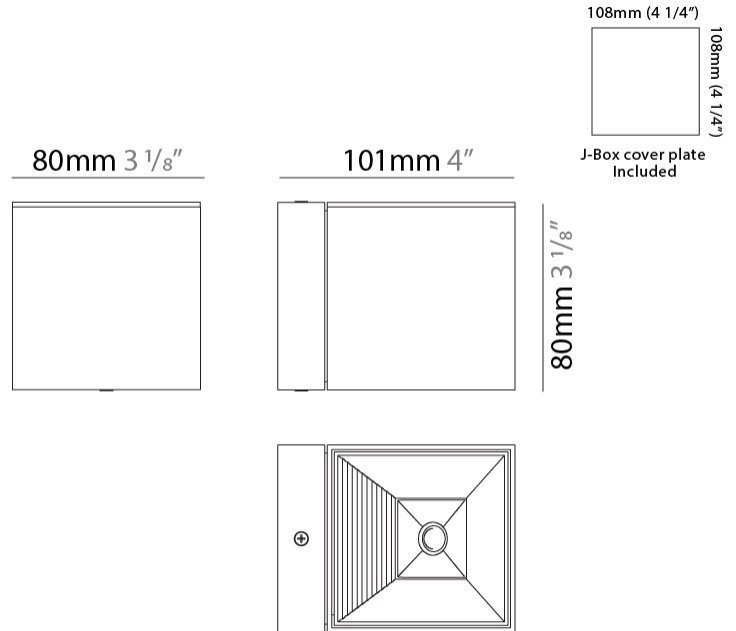

DAU SINGLE SURFACE

D93239-

base number   Finish
Options

1. To build a product code in our configurator select the specify button on the base model # product page
2. To build a manual product code on this datasheet choose from the options listed below in blue font and add the suffix to the base model #

GENERAL

Series: Dau
Subseries: Dau Single
Brand: Milan
Division: Design
Mounting Type: Surface
Mounting Location: Wall
Subcategory: Downlight

PHYSICAL

Shape: Cube
Length (mm): 80
Length (in): 3 1/8
Height (mm): 80
Depth (mm): 101
Height (in): 3 1/8
Depth (in): 4
Extension (mm): 101
Extension (in): 4
Light Distribution: Direct
Fixture Finish: [BAL](#) / [MWL](#) / [BSL](#)
Fixture Material: Extruded Aluminum

ELECTRICAL

Lamp Type: LED
Input Wattage (W): 7
Dimming: Electronic Low Voltage Dimming
Input Voltage (V): 120Vac Direct Line

LED

Number of LEDs: 1
Color Temperature (°K): 3000
Max. Delivered Lumen (lm): 665
CRI: >90 CRI
Lamp Life (hrs): 50000

OPTICAL

RATINGS AND CERTIFICATIONS

Certified By: Certified for North American Standards
IP rating: IP20

PROJECT	_____
TYPE	_____
SPECIFIER	_____
QUANTITY	_____
DATE	_____