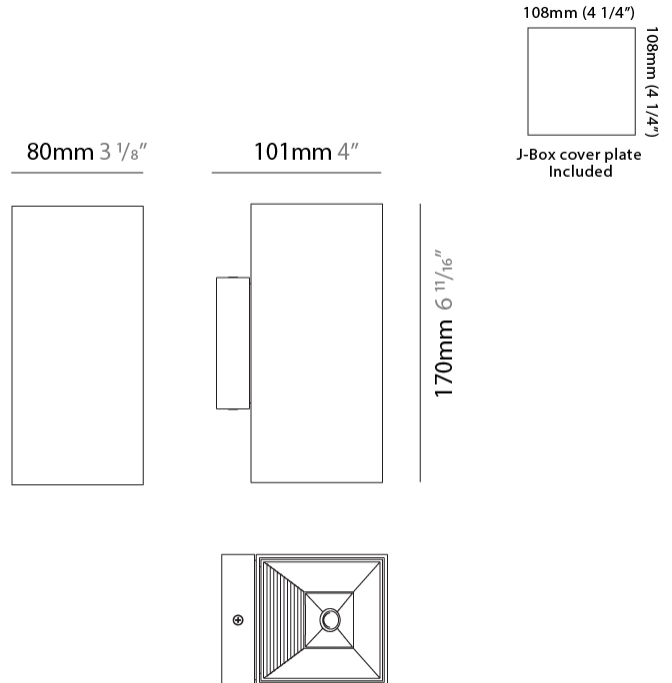

DAU SINGLE SURFACE

D93152R9-

base number Finish
Options

PROJECT
TYPE
SPECIFIER
QUANTITY
DATE

1. To build a product code in our configurator select the specify button on the base model # product page
2. To build a manual product code on this datasheet choose from the options listed below in blue font and add the suffix to the base model #

GENERAL

Series: Dau
Subseries: Dau Single
Brand: Milan
Division: Design
Mounting Type: Surface
Mounting Location: Wall
Subcategory: Up/Down Light

PHYSICAL

Shape: Rectangle
Length (mm): 80
Length (in): 3 1/8
Height (mm): 170
Height (in): 6 11/16
Extension (mm): 101
Extension (in): 4
Light Distribution: Direct / Indirect
Fixture Finish: BAL / MWL / BSL
Fixture Material: Extruded Aluminum

ELECTRICAL

Lamp Type: LED
Input Wattage (W): 14
Dimming: Electronic Low Voltage Dimming
Input Voltage (V): 120Vac Direct Line

LED

Number of LEDs: 2
Color Temperature (°K): 3000
Max. Delivered Lumen (lm): 1330
CRI: >90 CRI
Lamp Life (hrs): 50000

OPTICAL

RATINGS AND CERTIFICATIONS

Certified By: Certified for North American Standards
IP rating: IP44