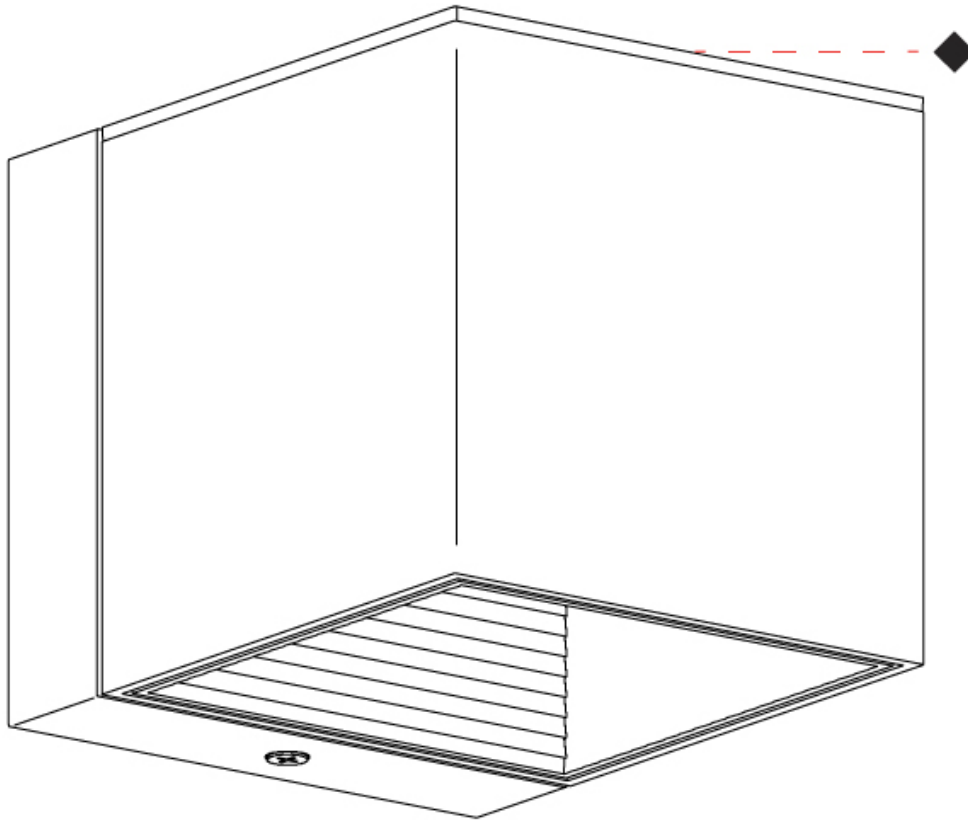

DAU SINGLE SURFACE

D93239-

PROJECT	_____
TYPE	_____
SPECIFIER	_____
QUANTITY	_____
DATE	_____