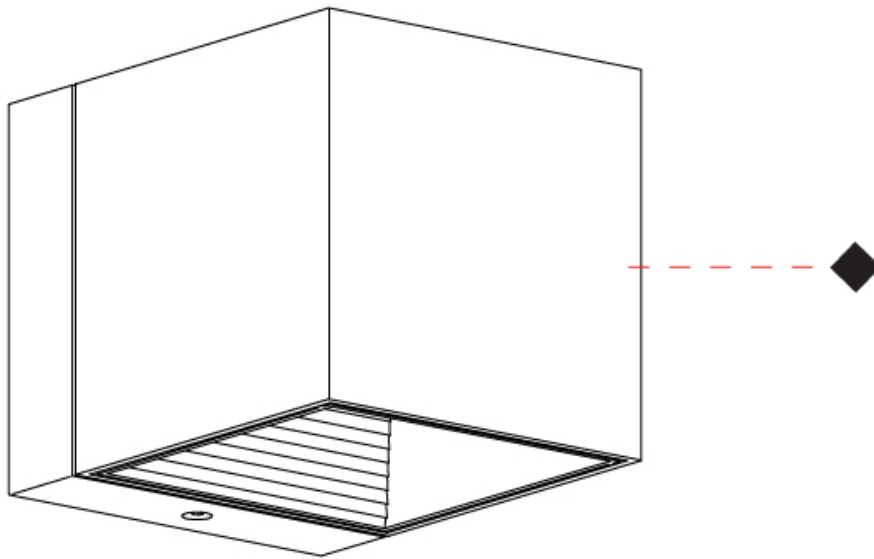

DAU SINGLE SURFACE

D93148R9-

PROJECT _____

TYPE _____

SPECIFIER _____

QUANTITY _____

DATE _____