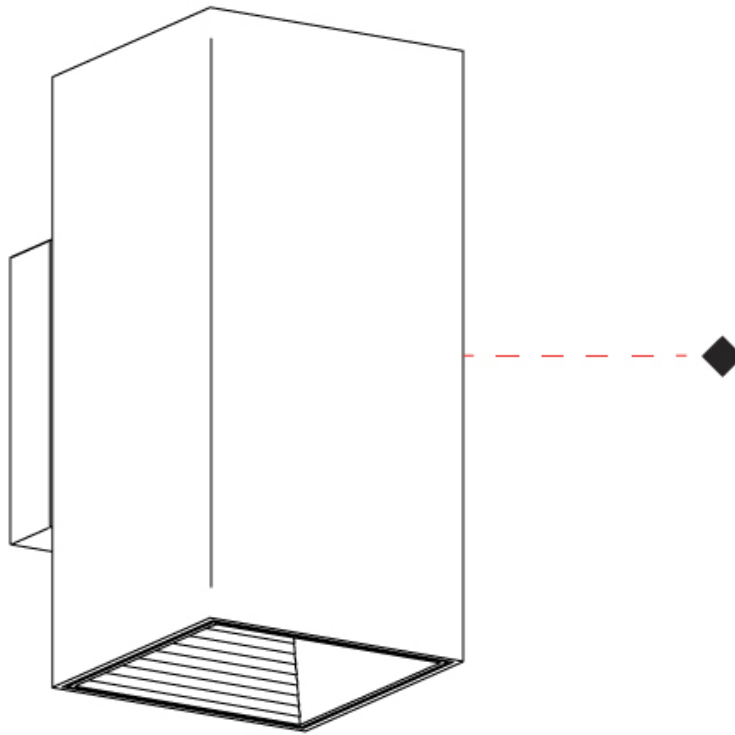

DAU SINGLE SURFACE

D93152R9-

PROJECT

TYPE

SPECIFIER

QUANTITY

DATE

D