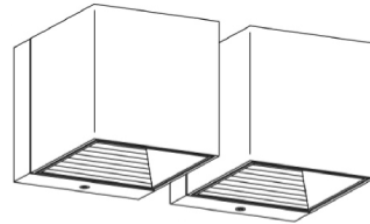

DAU 2 LIGHT LINEAR SURFACE

D93241-

base number _____
Finish Options _____

1. To build a product code in our configurator select the specify button on the base model # product page
2. To build a manual product code on this datasheet choose from the options listed below in blue font and add the suffix to the base model #

GENERAL

Series: Dau _____
Subseries: Dau 2 light Linear _____
Brand: Milan _____
Division: Design _____
Mounting Type: Surface _____
Mounting Location: Wall _____
Subcategory: Up/Down Light _____

PHYSICAL

Shape: Rectangle _____
Length (mm): 80 _____
Length (in): 3 1/8 _____
Height (mm): 80 _____
Depth (mm): 101 _____
Height (in): 3 1/8 _____
Depth (in): 4 _____
Light Distribution: Direct / Indirect _____
Fixture Finish: BAL / MWL / BSL _____
Fixture Material: Extruded Aluminum _____

ELECTRICAL

Lamp Type: LED _____
Input Wattage (W): 28 _____
Dimming: Electronic Low Voltage Dimming _____
Input Voltage (V): 120Vac Direct Line _____

LED

Number of LEDs: 4 _____
Color Temperature (°K): 3000 _____
Max. Delivered Lumen (lm): 1330 _____
CRI: >90 CRI _____
Lamp Life (hrs): 50000 _____

OPTICAL

RATINGS AND CERTIFICATIONS

Certified By: Certified for North American Standards _____
IP rating: IP20 _____