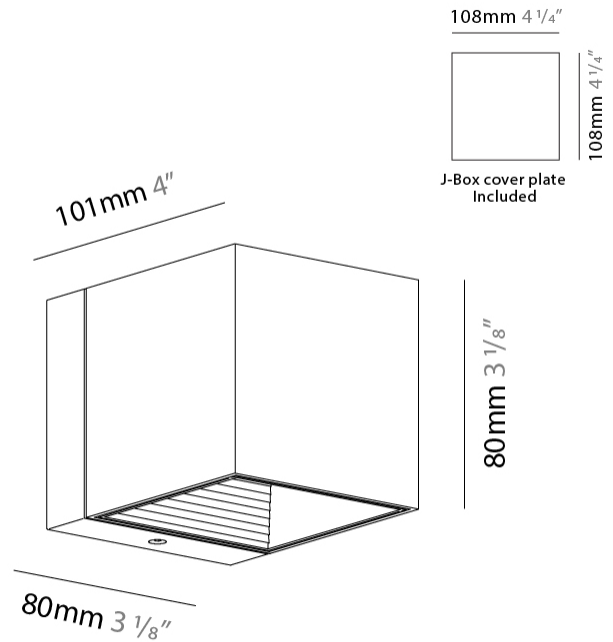

PROJECT	_____
TYPE	_____
SPECIFIER	_____
QUANTITY	_____
DATE	_____

DAU SINGLE SURFACE

D93148R9-

base number   Finish
Options

1. To build a product code in our configurator select the specify button on the base model # product page
2. To build a manual product code on this datasheet choose from the options listed below in blue font and add the suffix to the base model #

GENERAL

Series: Dau _____
Subseries: Dau Single _____
Brand: Milan _____
Division: Design _____
Mounting Type: Surface _____
Mounting Location: Wall _____
Subcategory: Up/Down Light _____

PHYSICAL

Shape: Cube _____
Length (mm): 80 _____
Length (in): 3 1/8 _____
Height (mm): 80 _____
Height (in): 3 1/8 _____
Extension (mm): 101 _____
Extension (in): 4 _____
Light Distribution: Direct / Indirect _____
Fixture Finish: BAL / MWL / BSL _____
Fixture Material: Extruded Aluminum _____

ELECTRICAL

Lamp Type: LED _____
Input Wattage (W): 14 _____
Dimming: Electronic Low Voltage Dimming to 20% _____
Input Voltage (V): 120Vac Direct Line _____

LED

Number of LEDs: 2 _____
Color Temperature (°K): 3000 _____
Max. Delivered Lumen (lm): 1330 _____
CRI: >90 CRI _____

OPTICAL

RATINGS AND CERTIFICATIONS

Certified By: Certified for North American Standards _____
IP rating: IP44 _____